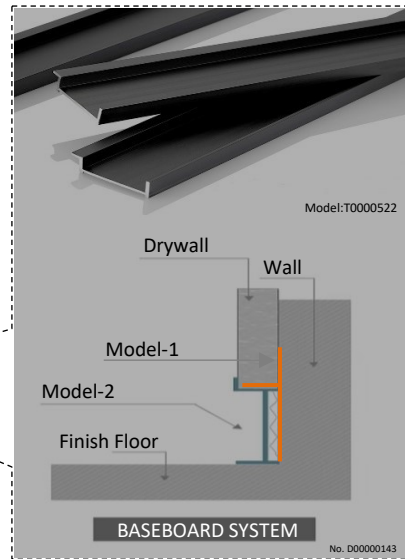

BASEBOARD SYSTEM

FLOOR BASEBOARD

DETAILS

STANDARD: 20MM

PRODUCT: Model-1(Embedded Parts) + Model-2
LENGTH: 2.5M/Piece **FINISH:** Electrostatic spraying **COLOUR:** Black/White

**Bendable according to the curvature provided.*

UPGARDING: 15/20MM

PRODUCT:
Model-1(Embedded Parts) + Model-2
LENGTH:
2.5M/Piece
FINISH:
High-END Finish
COLOUR: 

**Bendable according to the curvature provided.*

CEILING BASEBOARD

DETAILS

STANDARD: T-10/15MM U-10/15MM

INSTALLATION: Embedded

LENGTH: 3M/Piece **FINISH:** Electrostatic spraying **COLOUR:** Black/White

● ● ● INSTALLATION

NO.H000079