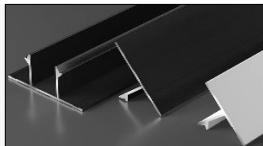

BASEBOARD SYSTEM

FLOOR BASEBOARD

DETAILS

STANDARD: 20MM

PRODUCT: Model-1(Embedded Parts) + Model-2
LENGTH: 2.5M/Piece **FINISH:** Electrostatic spraying **COLOUR:** Black/White

**Bendable according to the curvature provided.*

UPGARDING: 15/20MM

PRODUCT:
Model-1(Embedded Parts) + Model-2
LENGTH:
2.5M/Piece
FINISH:
High-END Finish
COLOUR: 

**Bendable according to the curvature provided.*

CEILING BASEBOARD

DETAILS

STANDARD: T-10/15MM U-10/15MM

INSTALLATION: Embedded

LENGTH: 3M/Piece **FINISH:** Electrostatic spraying **COLOUR:** Black/White

● ● ● INSTALLATION

NO.H000079