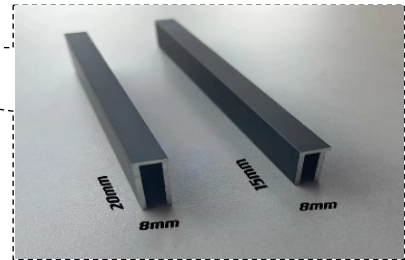

BASEBOARD SYSTEM

FLOOR BASEBOARD

DETAILS

STANDARD: 20MM

PRODUCT: Model-1(Embedded Parts) + Model-2
LENGTH: 2.5M/Piece **FINISH:** Electrostatic spraying **COLOUR:** Black/White

**Bendable according to the curvature provided.*

UPGARDING: 15/20MM

PRODUCT:
Model-1(Embedded Parts) + Model-2
LENGTH:
2.5M/Piece
FINISH:
High-END Finish
COLOUR: 

**Bendable according to the curvature provided.*

CEILING BASEBOARD

DETAILS

STANDARD: T-10/15MM U-10/15MM

INSTALLATION: Embedded

LENGTH: 3M/Piece **FINISH:** Electrostatic spraying **COLOUR:** Black/White

● ● ● INSTALLATION

NO.H000079