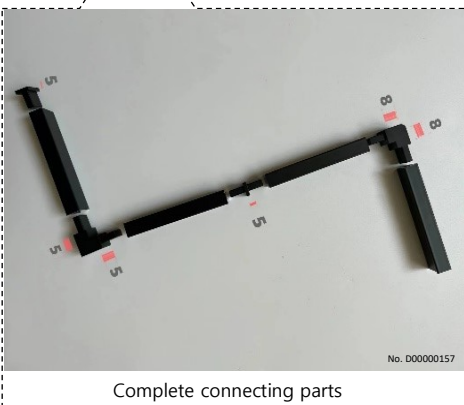

BASEBOARD SYSTEM

FLOOR BASEBOARD

DETAILS

STANDARD: 20MM

PRODUCT: Model-1(Embedded Parts) + Model-2
LENGTH: 2.5M/Piece **FINISH:** Electrostatic spraying **COLOUR:** Black/White

**Bendable according to the curvature provided.*

UPGARDING: 15/20MM

PRODUCT:
Model-1(Embedded Parts) + Model-2
LENGTH:
2.5M/Piece
FINISH:
High-END Finish
COLOUR: 

**Bendable according to the curvature provided.*

CEILING BASEBOARD

DETAILS

STANDARD: T-10/15MM U-10/15MM

INSTALLATION: Embedded

LENGTH: 3M/Piece **FINISH:** Electrostatic spraying **COLOUR:** Black/White

● ● ● INSTALLATION

NO.H000079