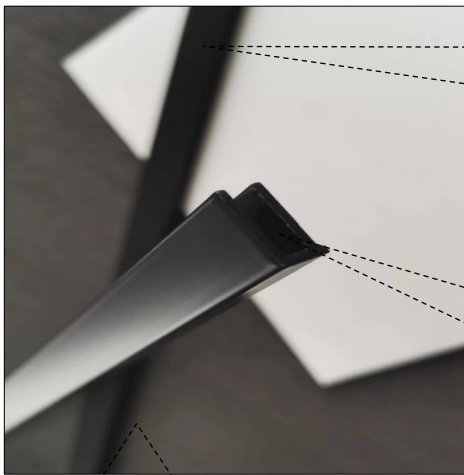

BASEBOARD SYSTEM

FLOOR BASEBOARD

DETAILS

STANDARD: 20MM

PRODUCT: Model-1(Embedded Parts) + Model-2
LENGTH: 2.5M/Piece **FINISH:** Electrostatic spraying **COLOUR:** Black/White

**Bendable according to the curvature provided.*

UPGARDING: 15/20MM

PRODUCT:
Model-1(Embedded Parts) + Model-2
LENGTH:
2.5M/Piece
FINISH:
High-END Finish
COLOUR: 

**Bendable according to the curvature provided.*

CEILING BASEBOARD

DETAILS

STANDARD: T-10/15MM U-10/15MM

INSTALLATION: Embedded

LENGTH: 3M/Piece **FINISH:** Electrostatic spraying **COLOUR:** Black/White

● ● ● INSTALLATION

NO.H000079