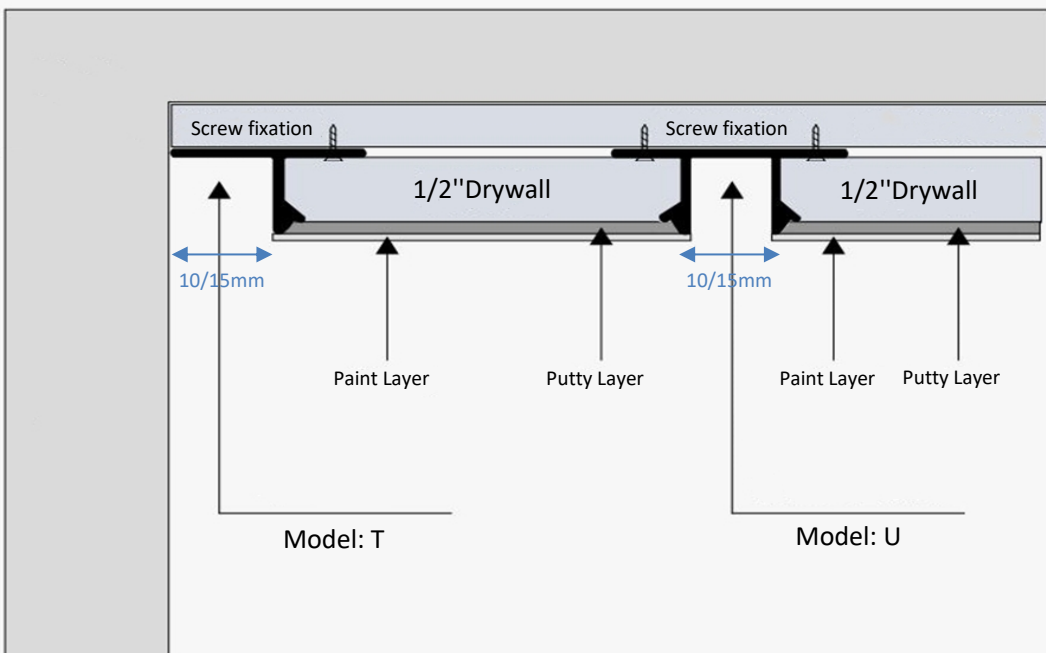

BASEBOARD SYSTEM

FLOOR BASEBOARD

DETAILS

STANDARD: 20MM

PRODUCT: Model-1(Embedded Parts) + Model-2
LENGTH: 2.5M/Piece **FINISH:** Electrostatic spraying **COLOUR:** Black/White

**Bendable according to the curvature provided.*

UPGARDING: 15/20MM

PRODUCT:
Model-1(Embedded Parts) + Model-2
LENGTH:
2.5M/Piece
FINISH:
High-END Finish
COLOUR: 

**Bendable according to the curvature provided.*

CEILING BASEBOARD

DETAILS

STANDARD: T-10/15MM U-10/15MM

INSTALLATION: Embedded

LENGTH: 3M/Piece **FINISH:** Electrostatic spraying **COLOUR:** Black/White

● ● ● INSTALLATION

NO.H000079