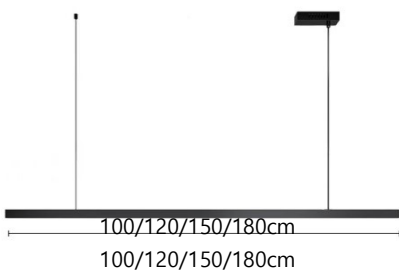

PENDANT LIGHT

SOURCE & POWER

OSRAM

Brand Light Source

LSR-Series: 35/50/75/100/150/150F/200/350/450/600W

MODEL-1

SKU:DD000018

SINGLE

COMBINATION

**Custom Size Accepted
Copper Lamp Body UP

MODEL-2

SKU:DD000025

PRODUCT

MODEL-2

L*W*H	POWER	COLOUR
106 * 3.3 * 6cm	40W	<input type="radio"/> <input type="radio"/>
120 * 3.3 * 6cm	45W	<input type="radio"/> <input type="radio"/>

**Custom Size Accepted*

...

MODEL-3

SIZE:100/120/140/160cm

SKU:DD000032

**Custom Size Accepted*

MODEL-4

SIZE:100/120/140/160cm