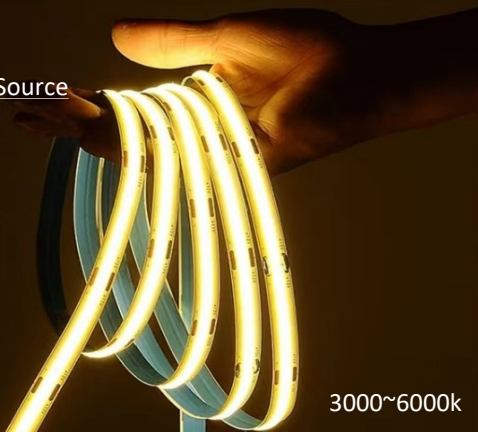

SKYLINE LIGHT

### SKYLINE LIGHT SYSTEM

SKYLINE LIGHT

COB  
Brand Light Source

3000~6000k

Free  
Cutting

COB LED

VS

Normal LED