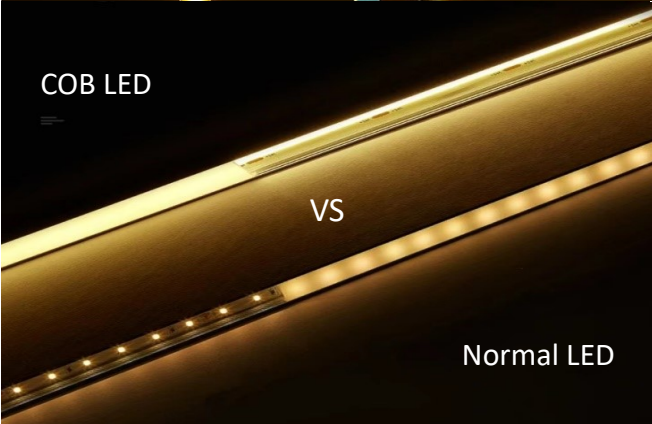

### SKYLINE LIGHT SYSTEM

SKYLINE LIGHT

COB  
Brand Light Source

3000~6000k

Free  
Cutting

COB LED

VS

Normal LED