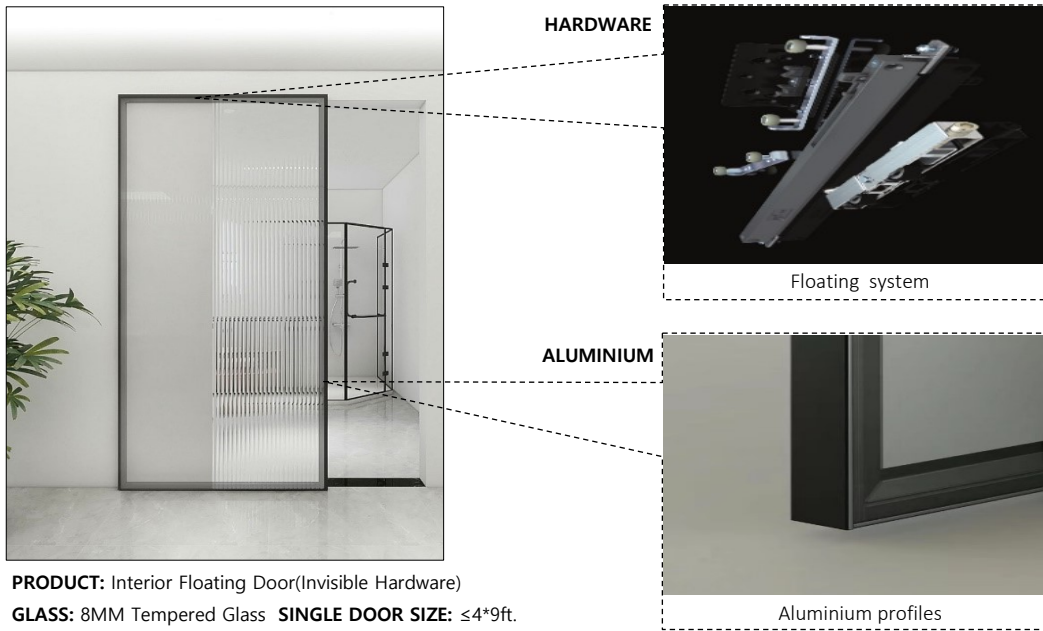

FLOATING DOOR SYSTEM

FLOATING DOOR

LAMINATED

**PRODUCT:** Interior Floating Door(Invisible Hardware)  
**SLAB:** 45-50MM **FILLER:** Multiple Choice **SINGLE DOOR SIZE:** ≤4\*9ft.

Houzzspace™

LAMINATED FLOATING DOOR

INSTRUCTION(EP.Right)

NO.H000054

GLASS

GLASS

Houzzspace™

GLASS FLOATING DOOR

PROFILES INSTRUCCIONG

Vertical Frame	Decorative Cover	Glass Transition Strip
Upper Frame	Bottom Frame	