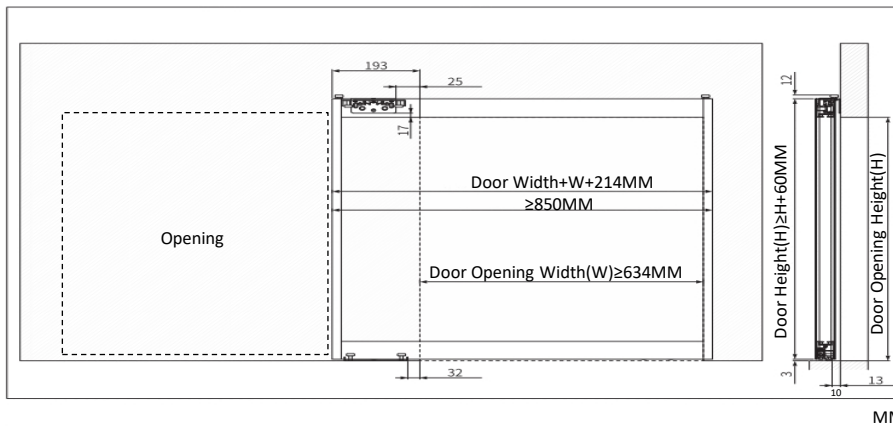

INSTRUCTION(EP.Right)