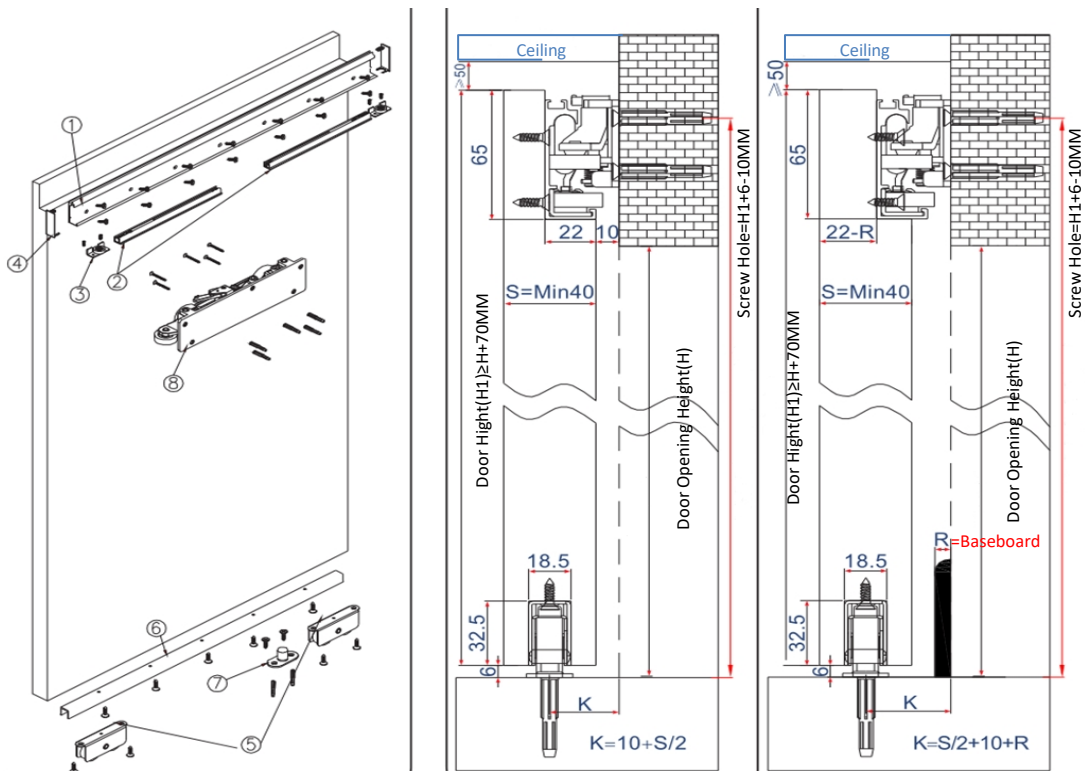

FLOATING DOOR SYSTEM

FLOATING DOOR

LAMINATED

**PRODUCT:** Interior Floating Door(Invisible Hardware)  
**SLAB:** 45-50MM **FILLER:** Multiple Choice **SINGLE DOOR SIZE:** ≤4\*9ft.

Houzzspace™

LAMINATED FLOATING DOOR

INSTRUCTION(EP.Right)

NO.H000054

GLASS

GLASS

Houzzspace™

GLASS FLOATING DOOR

PROFILES INSTRUCCIONG

Vertical Frame	Decorative Cover	Glass Transition Strip
Upper Frame	Bottom Frame	

INSTRUCTION(EP.Right)

NO.H000048