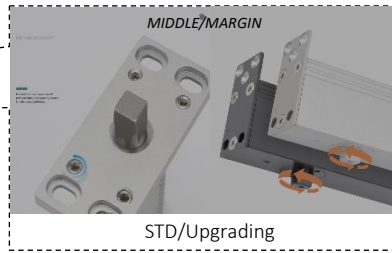

POVIT DOOR SYSTEM

POVIT DOOR

LAMINATED

HARDWARE

DOOR SLAB

PRODUCT: Interior Pivot Door

SLAB: 40-50MM **FILLER:** Multiple Choice **SINGLE DOOR SIZE:** ≤4*9ft. **SINGLE DOOR WEIGHT:** ≤150/300KG

**Hardware selection depends on project requirements.*

GLASS

HARDWARE

ALUMINIUM

PRODUCT: Interior Pivot Door

SINGLE DOOR WEIGHT: ≤150/300/500KG

**Hardware selection depends on project requirements.*

GLASS: 8MM **GRALLE:** Free Design

HARDWARE UPGRADING: